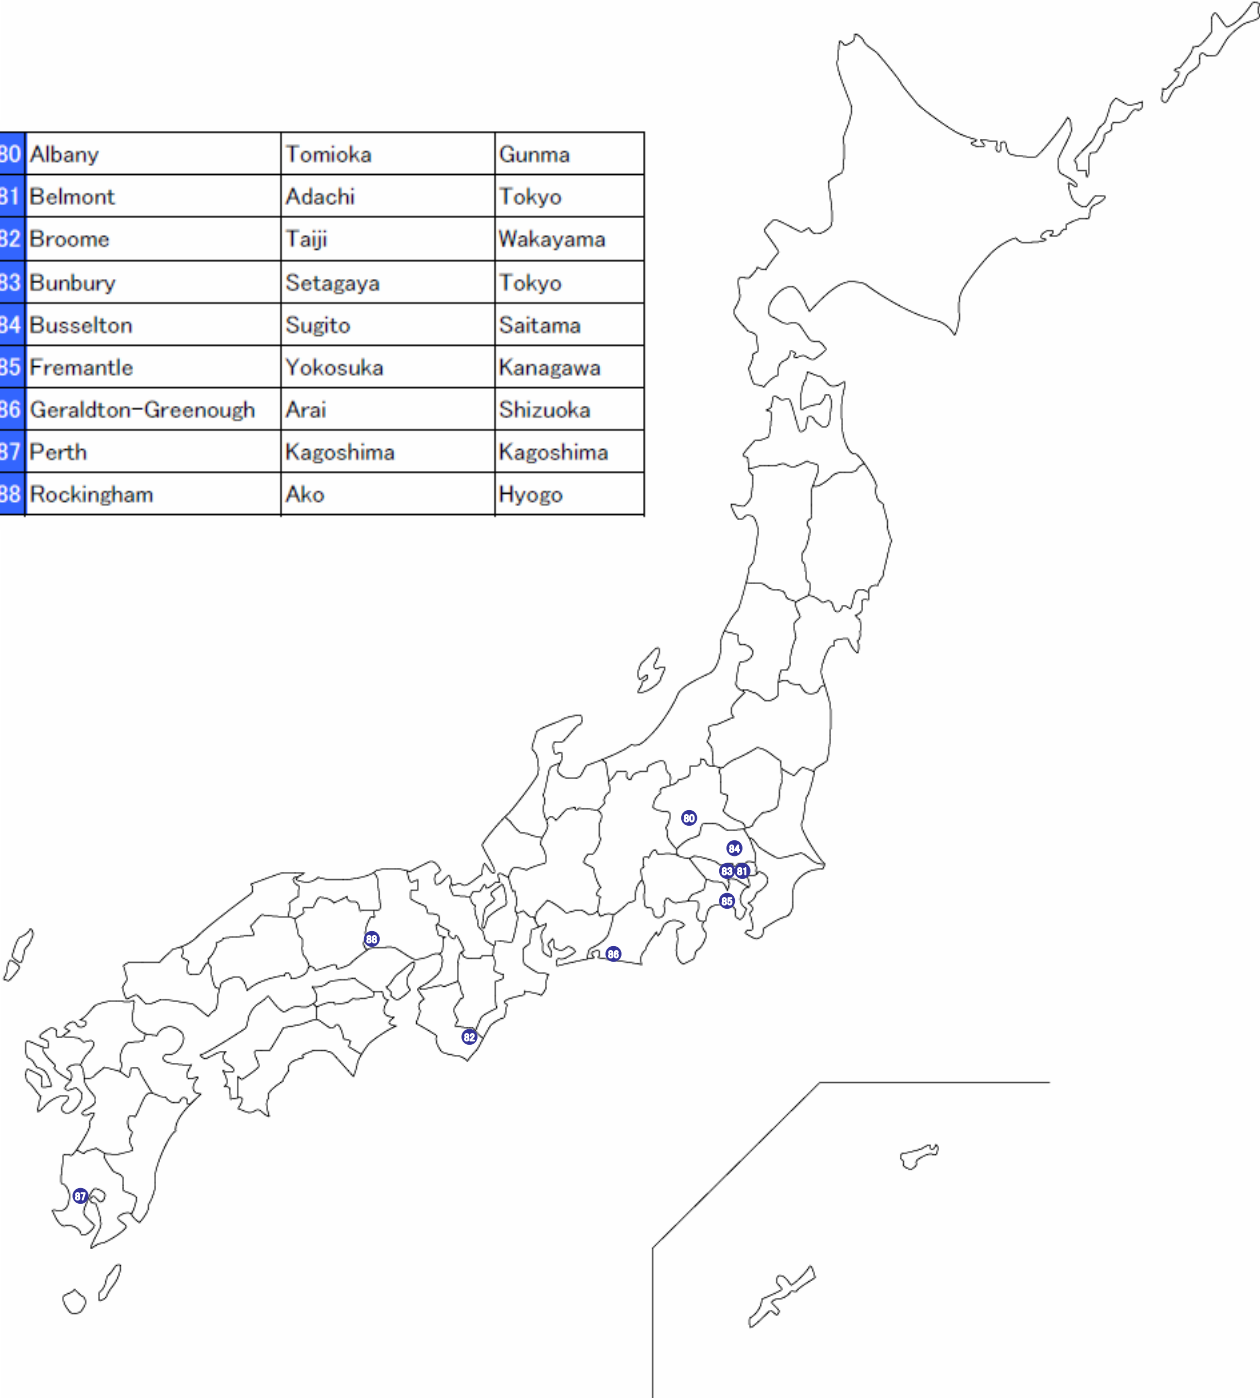

80	Albany	Tomioka	Gunma
81	Belmont	Adachi	Tokyo
82	Broome	Taiji	Wakayama
83	Bunbury	Setagaya	Tokyo
84	Busselton	Sugito	Saitama
85	Fremantle	Yokosuka	Kanagawa
86	Geraldton-Greenough	Arai	Shizuoka
87	Perth	Kagoshima	Kagoshima
88	Rockingham	Ako	Hyogo