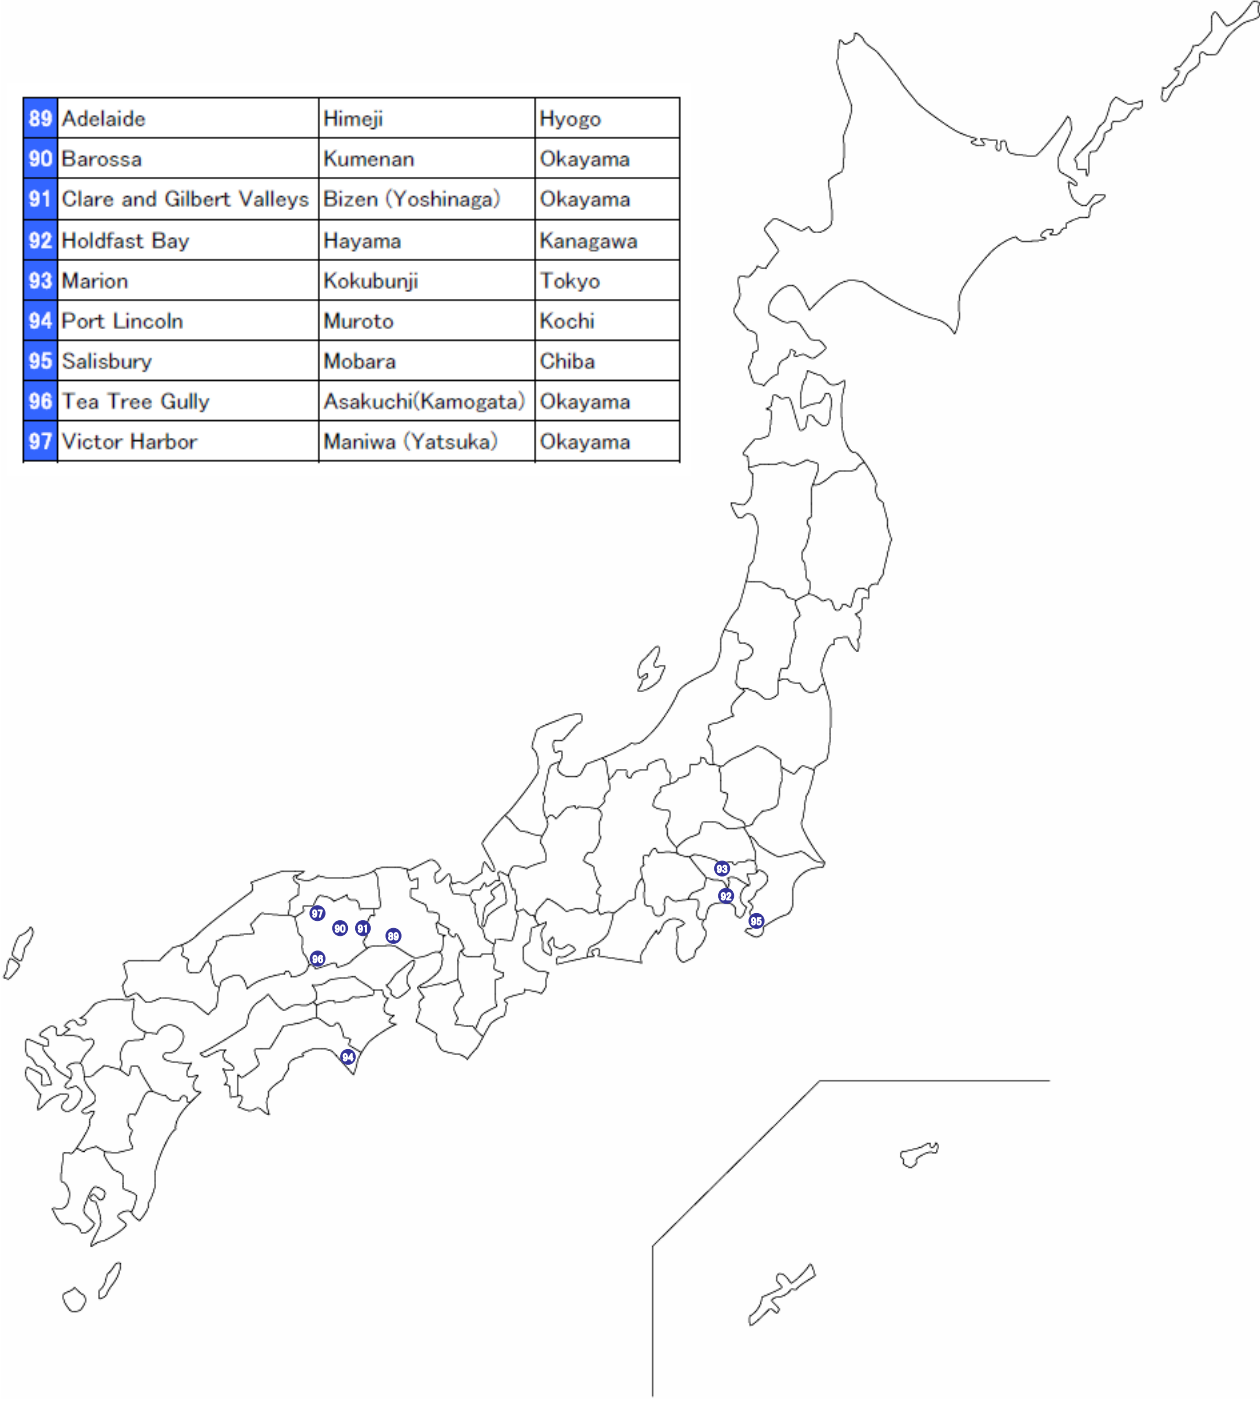

89	Adelaide	Himeji	Hyogo
90	Barossa	Kumenan	Okayama
91	Clare and Gilbert Valleys	Bizen (Yoshinaga)	Okayama
92	Holdfast Bay	Hayama	Kanagawa
93	Marion	Kokubunji	Tokyo
94	Port Lincoln	Muroto	Kochi
95	Salisbury	Mobara	Chiba
96	Tea Tree Gully	Asakuchi(Kamogata)	Okayama
97	Victor Harbor	Maniwa (Yatsuka)	Okayama