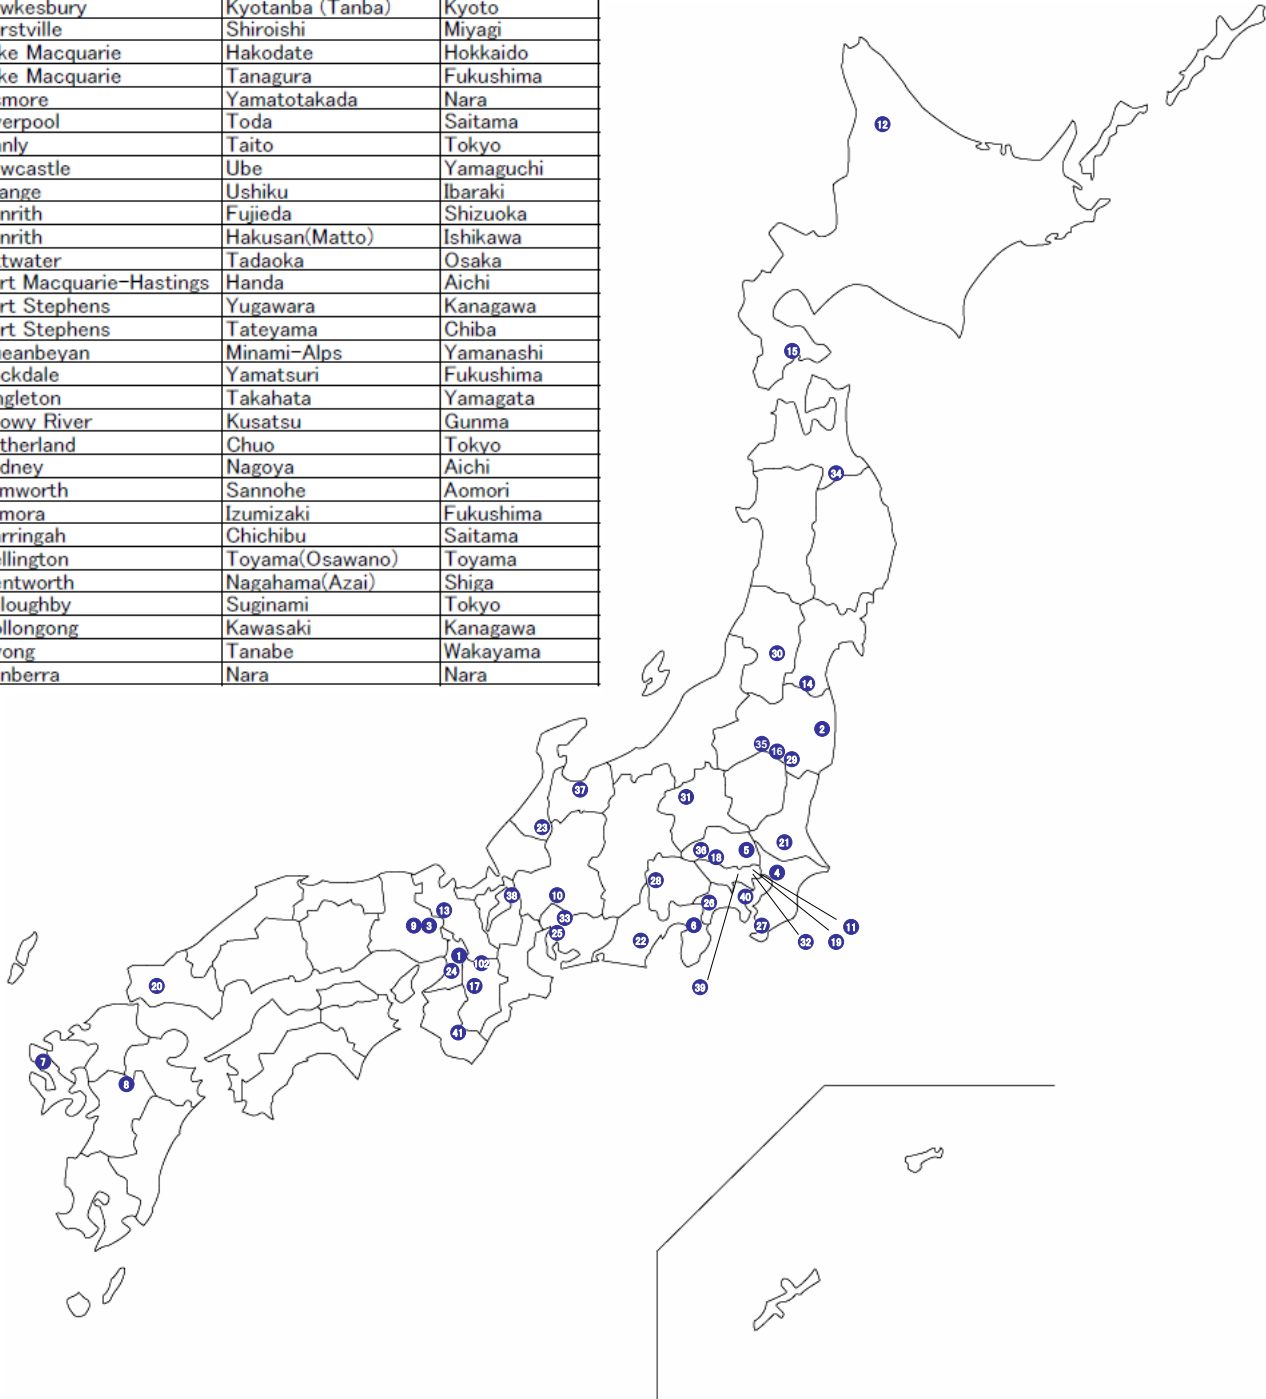

NSW , ACT

1	Bankstown	Suita	Osaka
2	Bathurst	Okuma	Fukushima
3	Blue Mountains	Sanda	Hyogo
4	Camden	Kashiwa	Chiba
5	Campbelltown	Koshigaya	Saitama
6	Clarence Valley	Izunokuni(Izunagaoka)	Shizuoka
7	Coffs Harbour	Sasebo	Nagasaki
8	Cooma-Monaro	Yamaga(Kamoto)	Kumamoto
9	Corowa	Miki(Yokawa)	Hyogo
10	Dubbo	Minokamo	Gifu
11	Gosford	Edogawa	Tokyo
12	Goulburn Mulwaree	Shibetsu	Hokkaido
13	Hawkesbury	Kyotanba (Tanba)	Kyoto
14	Hurstville	Shiroishi	Miyagi
15	Lake Macquarie	Hakodate	Hokkaido
16	Lake Macquarie	Tanagura	Fukushima
17	Lismore	Yamatotakada	Nara
18	Liverpool	Toda	Saitama
19	Manly	Taito	Tokyo
20	Newcastle	Ube	Yamaguchi
21	Orange	Ushiku	Ibaraki
22	Penrith	Fujieda	Shizuoka
23	Penrith	Hakusan(Matto)	Ishikawa
24	Pittwater	Tadaoka	Osaka
25	Port Macquarie-Hastings	Handa	Aichi
26	Port Stephens	Yugawara	Kanagawa
27	Port Stephens	Tateyama	Chiba
28	Queanbeyan	Minami-Alps	Yamanashi
29	Rockdale	Yamatsuri	Fukushima
30	Singleton	Takahata	Yamagata
31	Snowy River	Kusatsu	Gunma
32	Sutherland	Chuo	Tokyo
33	Sydney	Nagoya	Aichi
34	Tamworth	Sannohe	Aomori
35	Temora	Izumizaki	Fukushima
36	Warringham	Chichibu	Saitama
37	Wellington	Toyama(Osawano)	Toyama
38	Wentworth	Nagahama(Azai)	Shiga
39	Willoughby	Suginami	Tokyo
40	Wollongong	Kawasaki	Kanagawa
41	Wyong	Tanabe	Wakayama
102	Canberra	Nara	Nara

VIC

42	Ballarat	Inakawa	Hyogo
43	Campaspe	Shiroi	Chiba
44	Frankston	Susono	Shizuoka
45	Greater Geelong	Izumiotsu	Osaka
46	Greater Shepparton	Oshu (Esashi)	Iwate
47	Greater Shepparton	Toyoake	Aichi
48	Hobsons Bay	Anjo	Aichi
49	Latrobe	Takasago	Hyogo
50	Melbourne	Osaka	Osaka
51	Mildura	Kumatori	Osaka
52	Mitchell	Honbetsu	Hokkaido
53	Port Phillip	Obu	Aichi
54	Swan Hill	Yamagata	Yamagata
55	Warrnambool	Miura	Kanagawa
56	Whitehorse	Matsudo	Chiba
57	Wyndham	Chiryu	Aichi

TAS

98	Clarence	Akkeshi	Hokkaido
99	Devonport	Minamata	Kumamoto
100	Hobart	Yaizu	Shizuoka
101	Launceston	Ikeda	Osaka