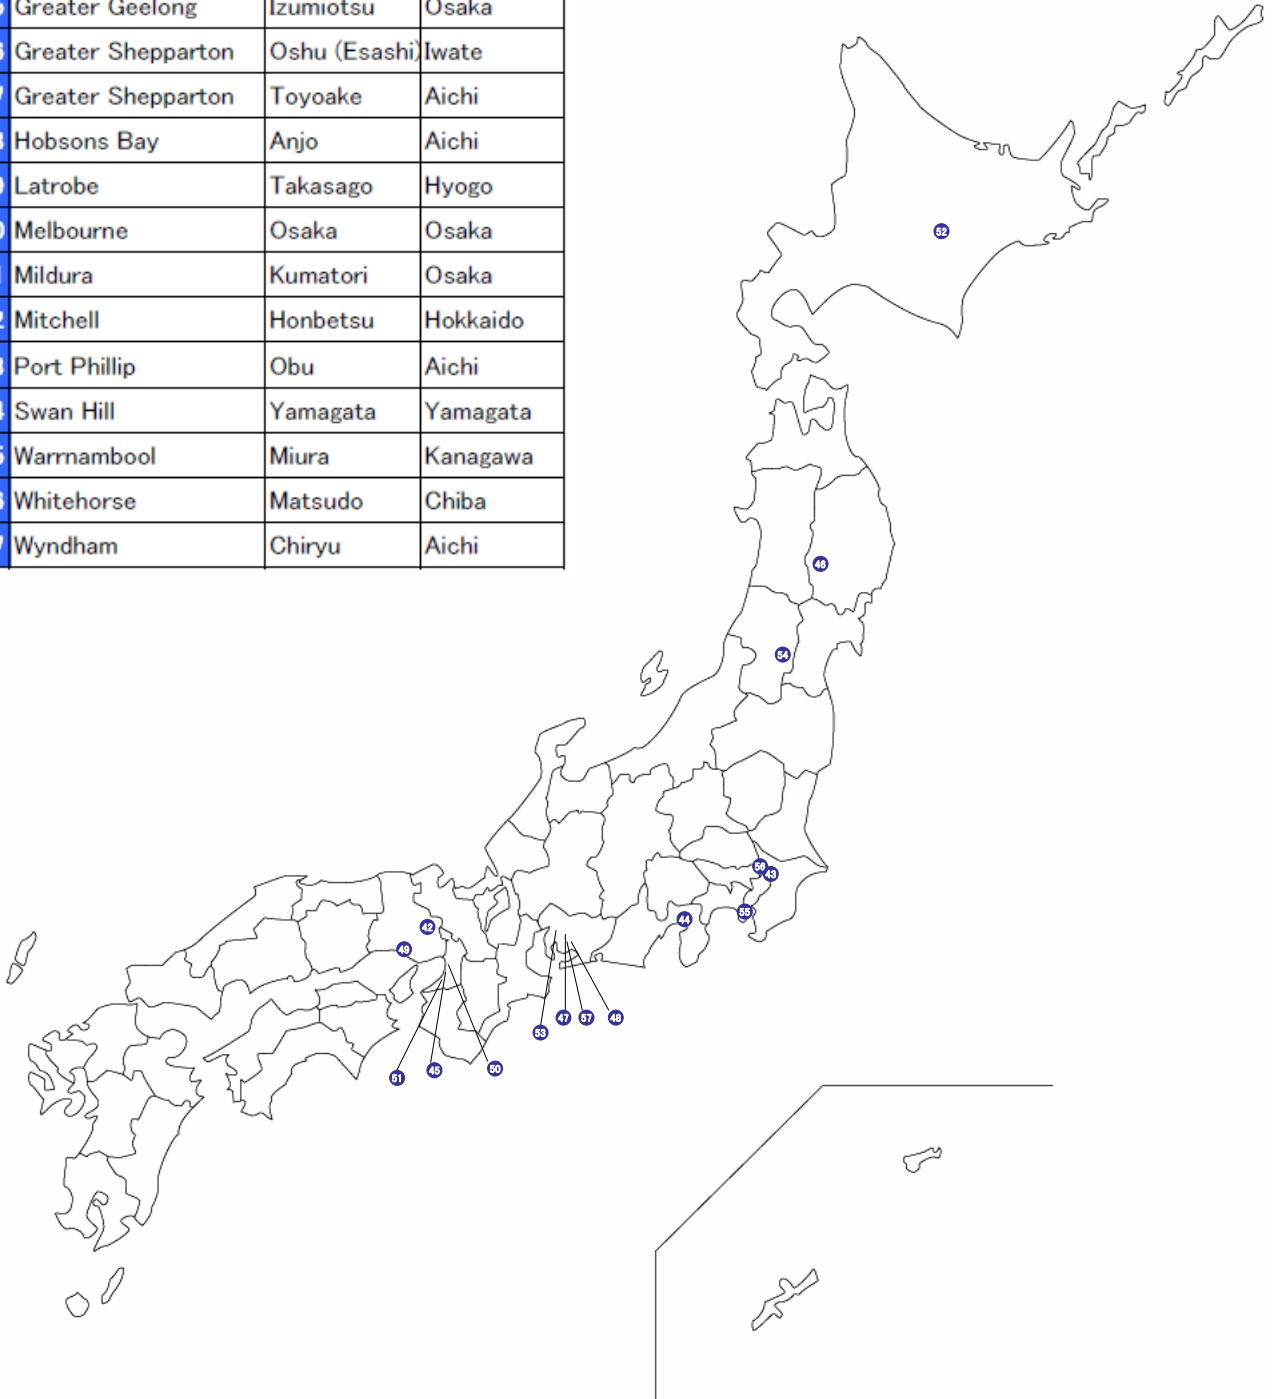

NSW , ACT

1	Bankstown	Suita	Osaka
2	Bathurst	Okuma	Fukushima
3	Blue Mountains	Sanda	Hyogo
4	Camden	Kashiwa	Chiba
5	Campbelltown	Koshigaya	Saitama
6	Clarence Valley	Izunokuni(Izunagaoka)	Shizuoka
7	Coffs Harbour	Sasebo	Nagasaki
8	Cooma-Monaro	Yamaga(Kamoto)	Kumamoto
9	Corowa	Miki(Yokawa)	Hyogo
10	Dubbo	Minokamo	Gifu
11	Gosford	Edogawa	Tokyo
12	Goulburn Mulwaree	Shibetsu	Hokkaido
13	Hawkesbury	Kyotanba (Tanba)	Kyoto
14	Hurstville	Shiroishi	Miyagi
15	Lake Macquarie	Hakodate	Hokkaido
16	Lake Macquarie	Tanagura	Fukushima
17	Lismore	Yamatotakada	Nara
18	Liverpool	Toda	Saitama
19	Manly	Taito	Tokyo
20	Newcastle	Ube	Yamaguchi
21	Orange	Ushiku	Ibaraki
22	Penrith	Fujieda	Shizuoka
23	Penrith	Hakusan(Matto)	Ishikawa
24	Pittwater	Tadaoka	Osaka
25	Port Macquarie-Hastings	Handa	Aichi
26	Port Stephens	Yugawara	Kanagawa
27	Port Stephens	Tateyama	Chiba
28	Queanbeyan	Minami-Alps	Yamanashi
29	Rockdale	Yamatsuri	Fukushima
30	Singleton	Takahata	Yamagata
31	Snowy River	Kusatsu	Gunma
32	Sutherland	Chuo	Tokyo
33	Sydney	Nagoya	Aichi
34	Tamworth	Sannohe	Aomori
35	Temora	Izumizaki	Fukushima
36	Warringham	Chichibu	Saitama
37	Wellington	Toyama(Osawano)	Toyama
38	Wentworth	Nagahama(Azai)	Shiga
39	Willoughby	Suginami	Tokyo
40	Wollongong	Kawasaki	Kanagawa
41	Wyong	Tanabe	Wakayama
102	Canberra	Nara	Nara

VIC

42	Ballarat	Inakawa	Hyogo
43	Campaspe	Shiroi	Chiba
44	Frankston	Susono	Shizuoka
45	Greater Geelong	Izumiotsu	Osaka
46	Greater Shepparton	Oshu (Esashi)	Iwate
47	Greater Shepparton	Toyoake	Aichi
48	Hobsons Bay	Anjo	Aichi
49	Latrobe	Takasago	Hyogo
50	Melbourne	Osaka	Osaka
51	Mildura	Kumatori	Osaka
52	Mitchell	Honbetsu	Hokkaido
53	Port Phillip	Obu	Aichi
54	Swan Hill	Yamagata	Yamagata
55	Warrnambool	Miura	Kanagawa
56	Whitehorse	Matsudo	Chiba
57	Wyndham	Chiryu	Aichi

TAS

98	Clarence	Akkeshi	Hokkaido
99	Devonport	Minamata	Kumamoto
100	Hobart	Yaizu	Shizuoka
101	Launceston	Ikeda	Osaka