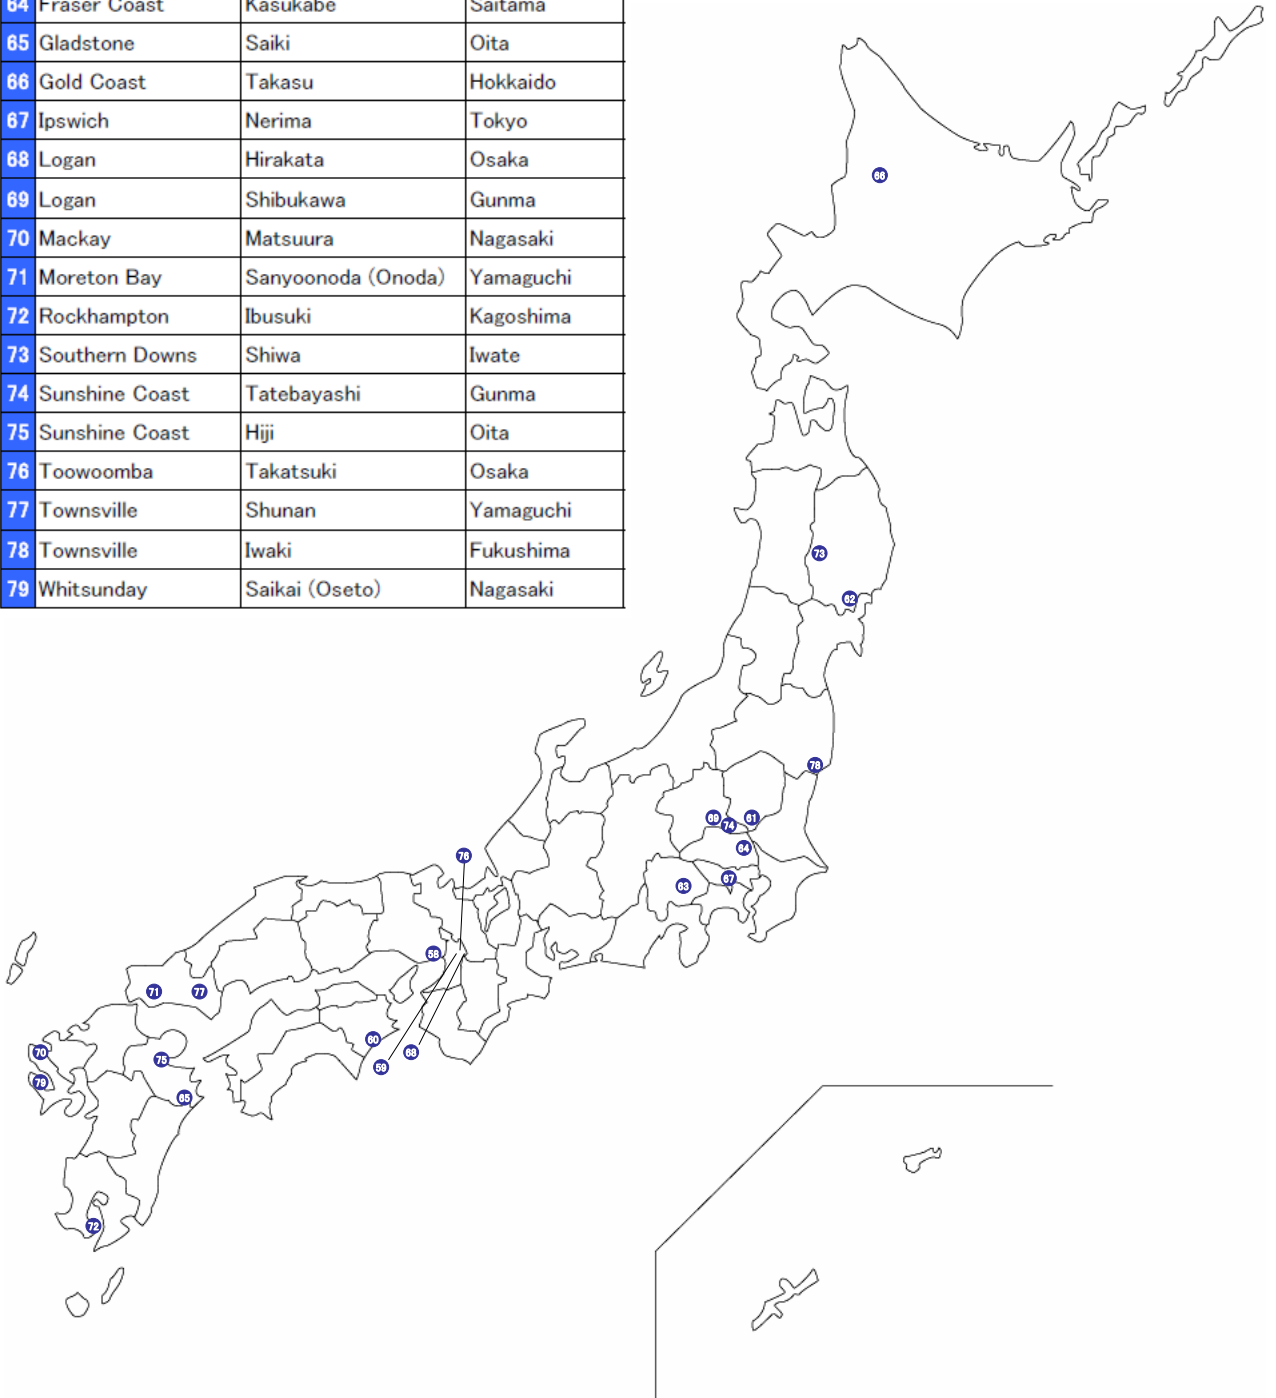

QLD

58	Brisbane	Kobe	Hyogo
59	Bundaberg	Settsu	Osaka
60	Cairns	Minai(Hisawa)	Tokushima
61	Cairns	Oyama	Tochigi
62	Central Highlands	Fujisawa	Iwate.
63	Fraser Coast	Otsuki	Yamanashi
64	Fraser Coast	Kasukabe	Saitama
65	Gladstone	Saiki	Oita
66	Gold Coast	Takasu	Hokkaido
67	Ipswich	Nerima	Tokyo
68	Logan	Hirakata	Osaka
69	Logan	Shibukawa	Gunma
70	Mackay	Matsuura	Nagasaki
71	Moreton Bay	Sanyoonoda (Onoda)	Yamaguchi
72	Rockhampton	Ibusuki	Kagoshima
73	Southern Downs	Shiwa	Iwate
74	Sunshine Coast	Tatebayashi	Gunma
75	Sunshine Coast	Hiji	Oita
76	Toowoomba	Takatsuki	Osaka
77	Townsville	Shunan	Yamaguchi
78	Townsville	Iwaki	Fukushima
79	Whitsunday	Saikai (Oseto)	Nagasaki